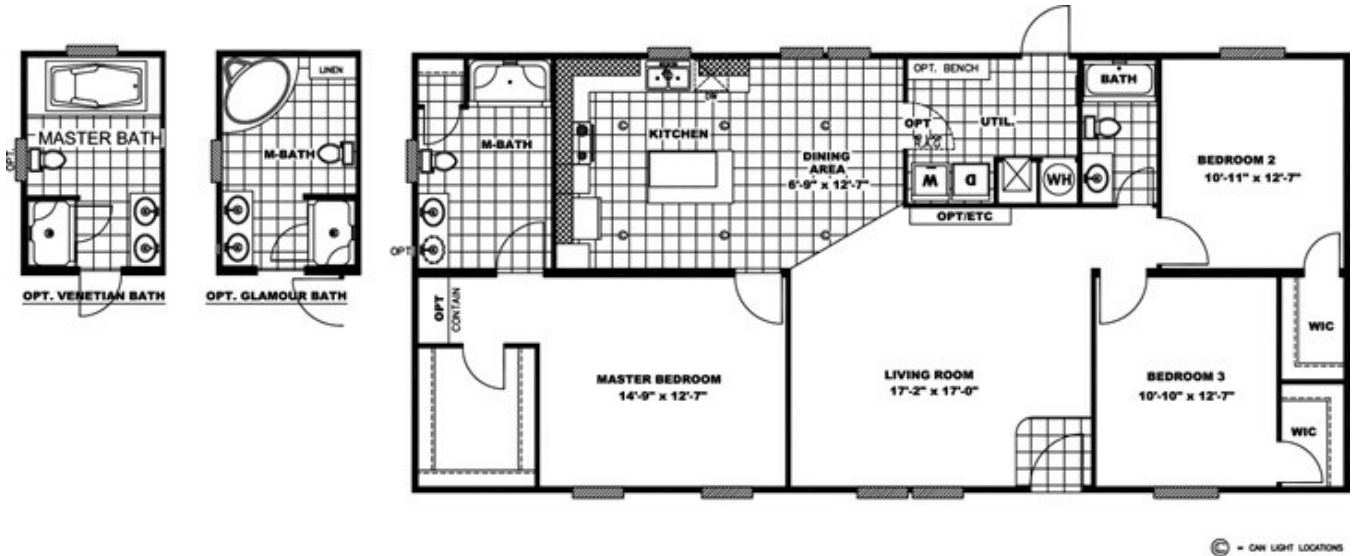

GRACE Model number: 46ORR28563AH18

3 beds • 2 baths • 1568 sq.ft. • 28' width • 56' depth

Our home building facilities invest in continuous product and process improvements. Plans, dimensions, features, materials, specifications and availability are subject to change without notice or obligation. Renderings and floor plans are representative likenesses of our homes and may differ from the actual homes. We invite you to tour a Home Center near you and inspect the highest value in quality housing available or call (205) 339-5397 to speak with a Home Consultant. Copyright 2017, CMH. All rights reserved.