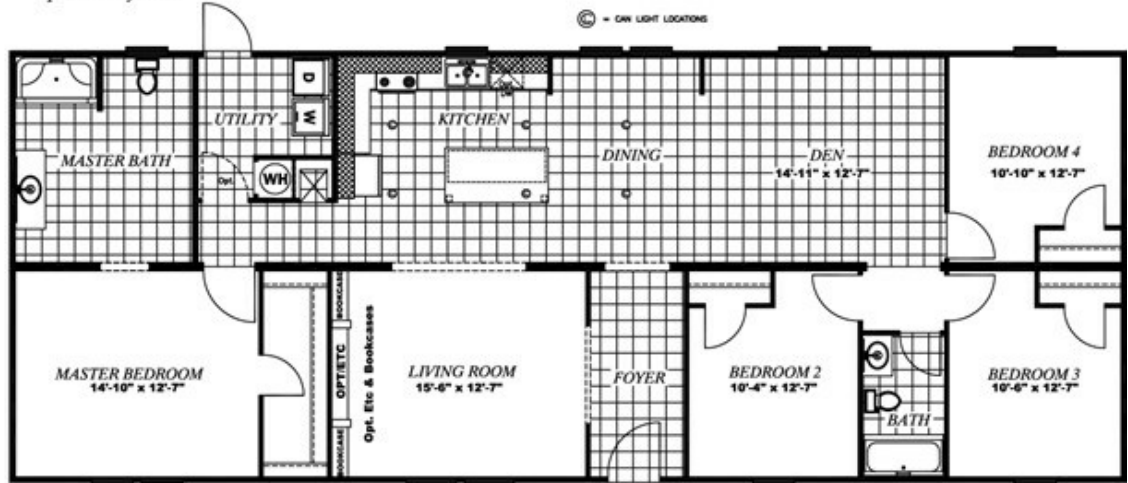

GABBY Floor plan number: SGI015974TNAB

4 beds • 2 baths • 1904 sq.ft. • 28' width • 68' depth

Opt. Fantasy Bath

Opt. Glamour Bath

Our home building facilities invest in continuous product and process improvements. Plans, dimensions, features, materials, specifications and availability are subject to change without notice or obligation. Renderings and floor plans are representative likenesses of our homes and may differ from the actual homes. We invite you to tour a Home Center near you and inspect the highest value in quality housing available or call (205) 339-5397 to speak with a Home Consultant. Copyright 2017, CMH. All rights reserved.