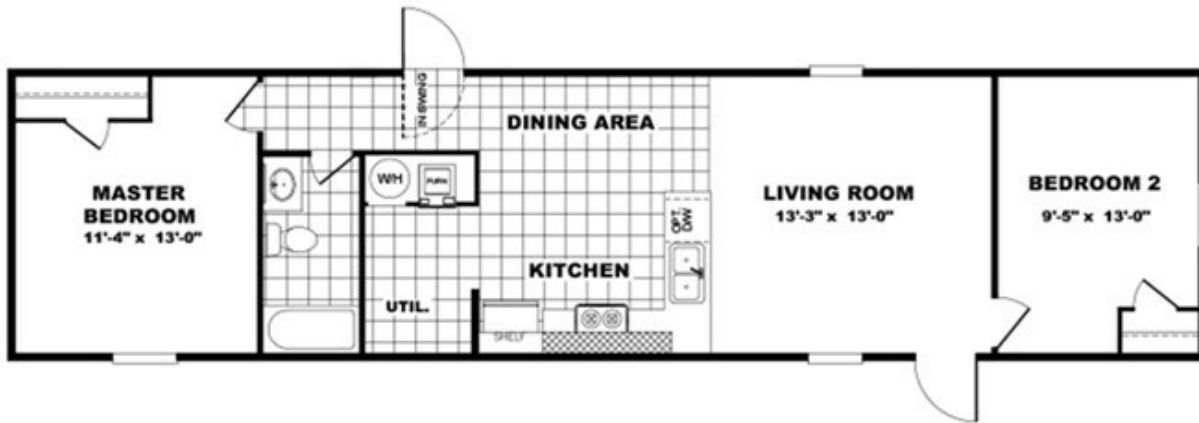

TAMMY

TAMMY Floor plan number: SA4073488AL

2 beds • 1 baths • 784 sq.ft. • 14' width • 56' depth

Our home building facilities invest in continuous product and process improvements. Plans, dimensions, features, materials, specifications and availability are subject to change without notice or obligation. Renderings and floor plans are representative likenesses of our homes and may differ from the actual homes. We invite you to tour a Home Center near you and inspect the highest value in quality housing available or call (205) 339-5397 to speak with a Home Consultant. Copyright 2017, CMH. All rights reserved.