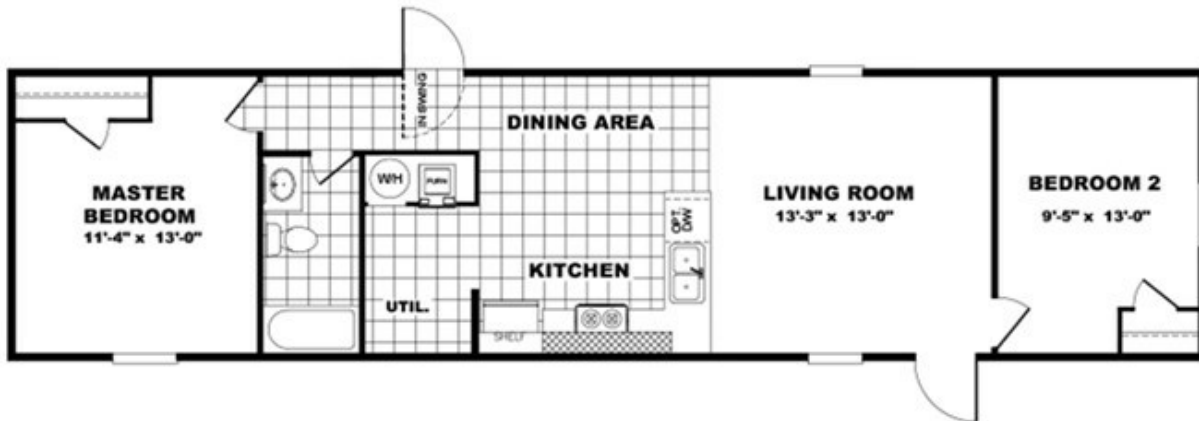

TAMMY Model number: 42TRU14562AH17

2 beds • 1 baths • 784 sq.ft. • 14' width • 56' depth

Our home building facilities invest in continuous product and process improvements. Plans, dimensions, features, materials, specifications and availability are subject to change without notice or obligation. Renderings and floor plans are representative likenesses of our homes and may differ from the actual homes. We invite you to tour a Home Center near you and inspect the highest value in quality housing available or call (205) 339-5397 to speak with a Home Consultant. Copyright 2017, CMH. All rights reserved.