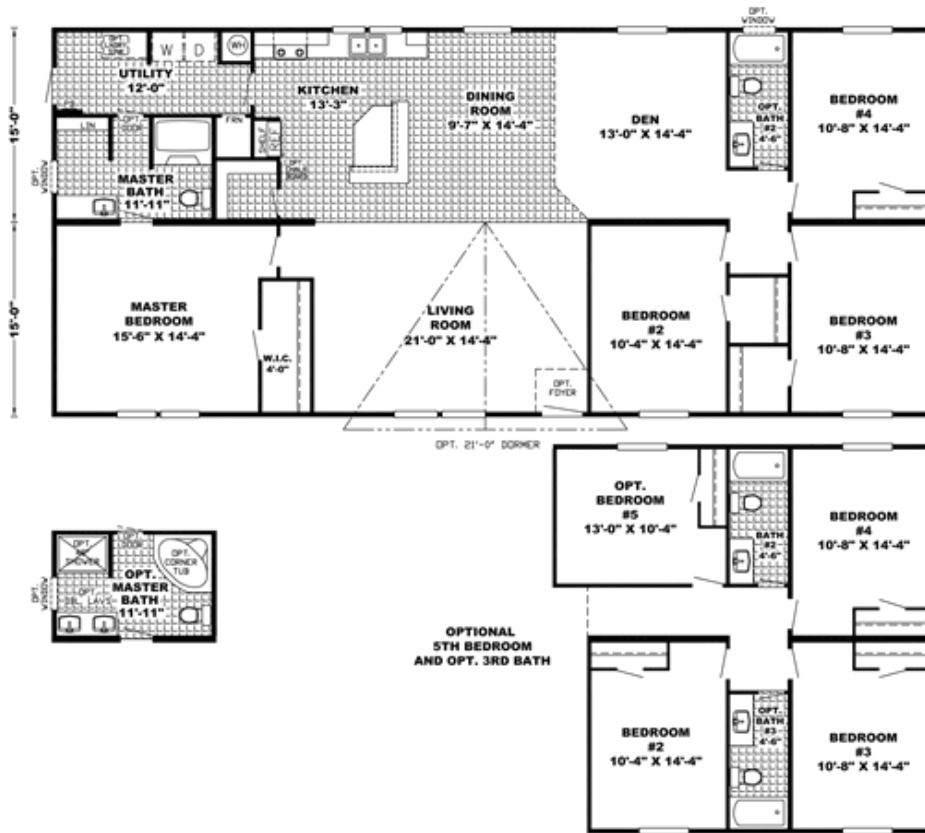

EMILY Floor plan number: RUS071423ALAB

4 beds • 3 baths • 2176 sq.ft. • 32' width • 68' depth

Our home building facilities invest in continuous product and process improvements. Plans, dimensions, features, materials, specifications and availability are subject to change without notice or obligation. Renderings and floor plans are representative likenesses of our homes and may differ from the actual homes. We invite you to tour a Home Center near you and inspect the highest value in quality housing available or call (205) 339-5397 to speak with a Home Consultant. Copyright 2017, CMH. All rights reserved.