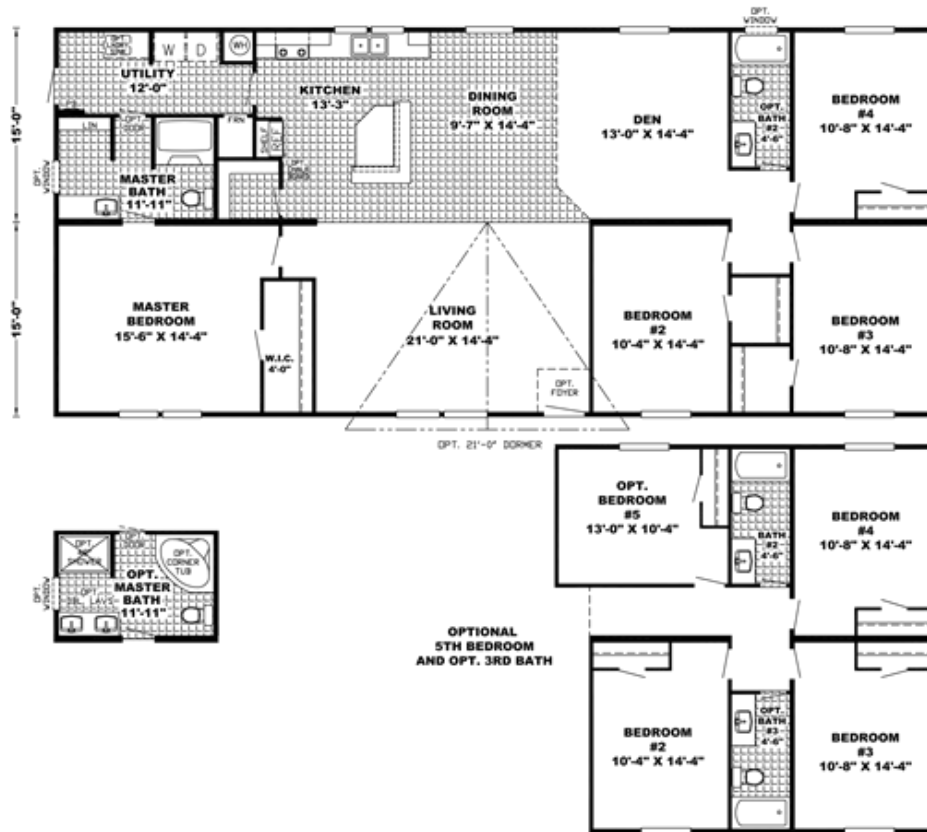

**EMILY** Model number: 41SIG32684AH17

**4 beds • 3 baths • 2176 sq.ft. • 32' width • 68' depth**

Our home building facilities invest in continuous product and process improvements. Plans, dimensions, features, materials, specifications and availability are subject to change without notice or obligation. Renderings and floor plans are representative likenesses of our homes and may differ from the actual homes. We invite you to tour a Home Center near you and inspect the highest value in quality housing available or call (205) 339-5397 to speak with a Home Consultant. Copyright 2017, CMH. All rights reserved.