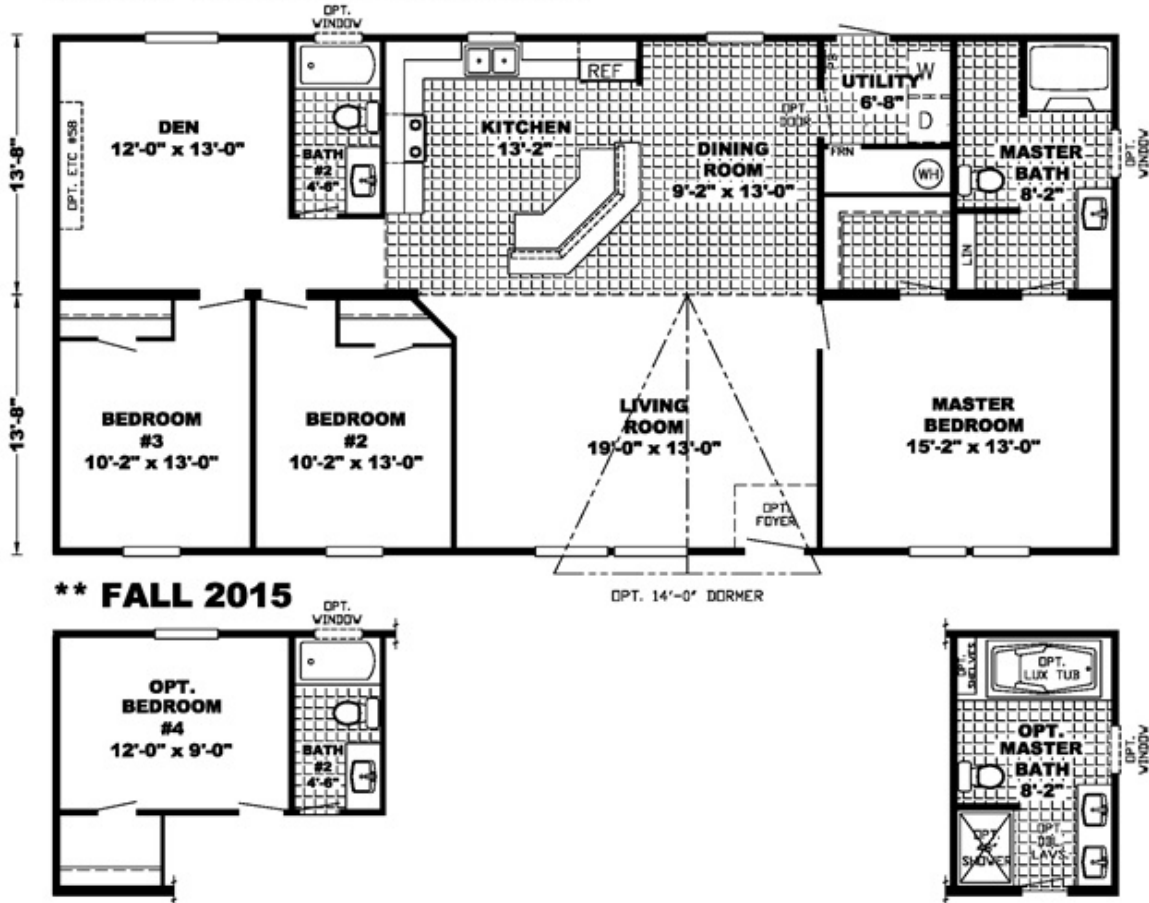

ELSA Model number: 41SIG28563BH17

4 beds • 2 baths • 1568 sq.ft. • 28' width • 56' depth

MODEL SIG28563B-56-4/28X56

**** FALL 2015**

Our home building facilities invest in continuous product and process improvements. Plans, dimensions, features, materials, specifications and availability are subject to change without notice or obligation. Renderings and floor plans are representative likenesses of our homes and may differ from the actual homes. We invite you to tour a Home Center near you and inspect the highest value in quality housing available or call (205) 339-5397 to speak with a Home Consultant. Copyright 2017,