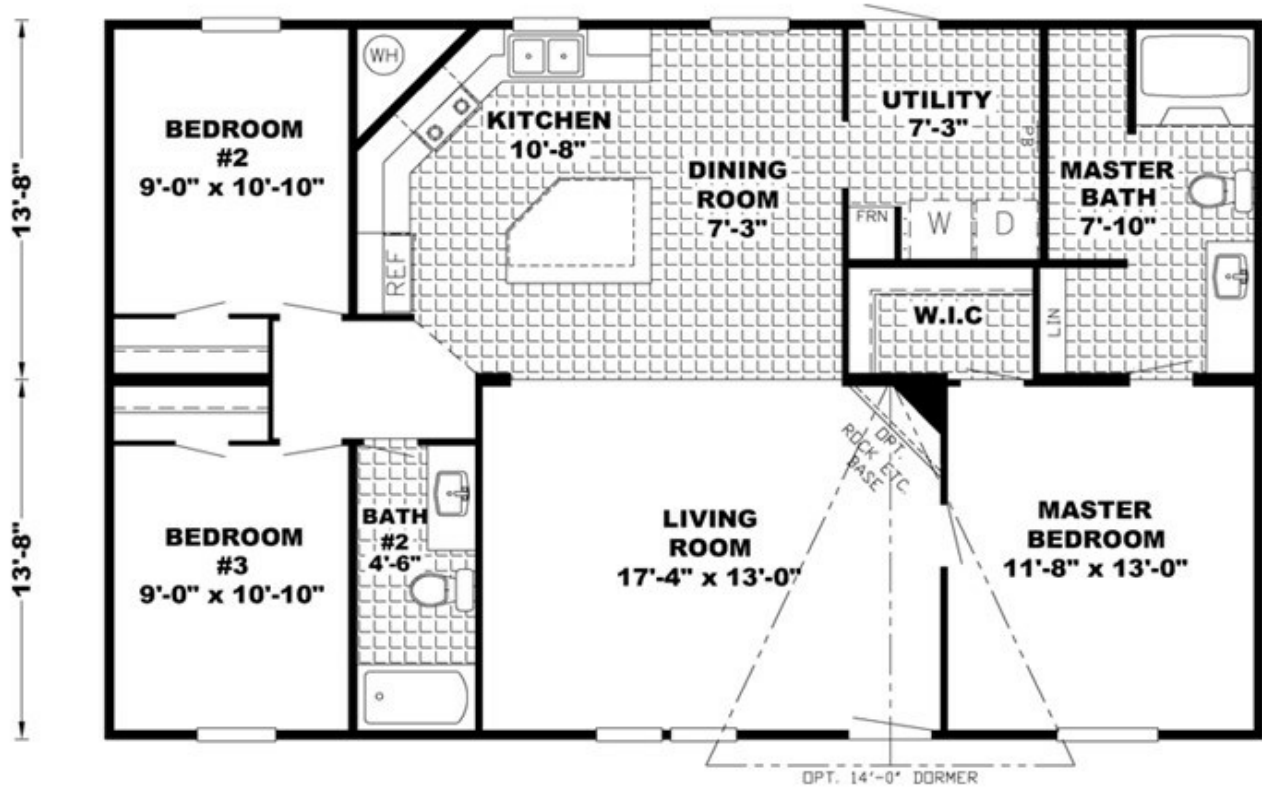

EBONY Model number: 41SIG28443AH

3 beds • 2 baths • 1232 sq.ft. • 28' width • 44' depth

Our home building facilities invest in continuous product and process improvements. Plans, dimensions, features, materials, specifications and availability are subject to change without notice or obligation. Renderings and floor plans are representative likenesses of our homes and may differ from the actual homes. We invite you to tour a Home Center near you and inspect the highest value in quality housing available or call (205) 339-5397 to speak with a Home Consultant. Copyright 2017, CMH. All rights reserved.