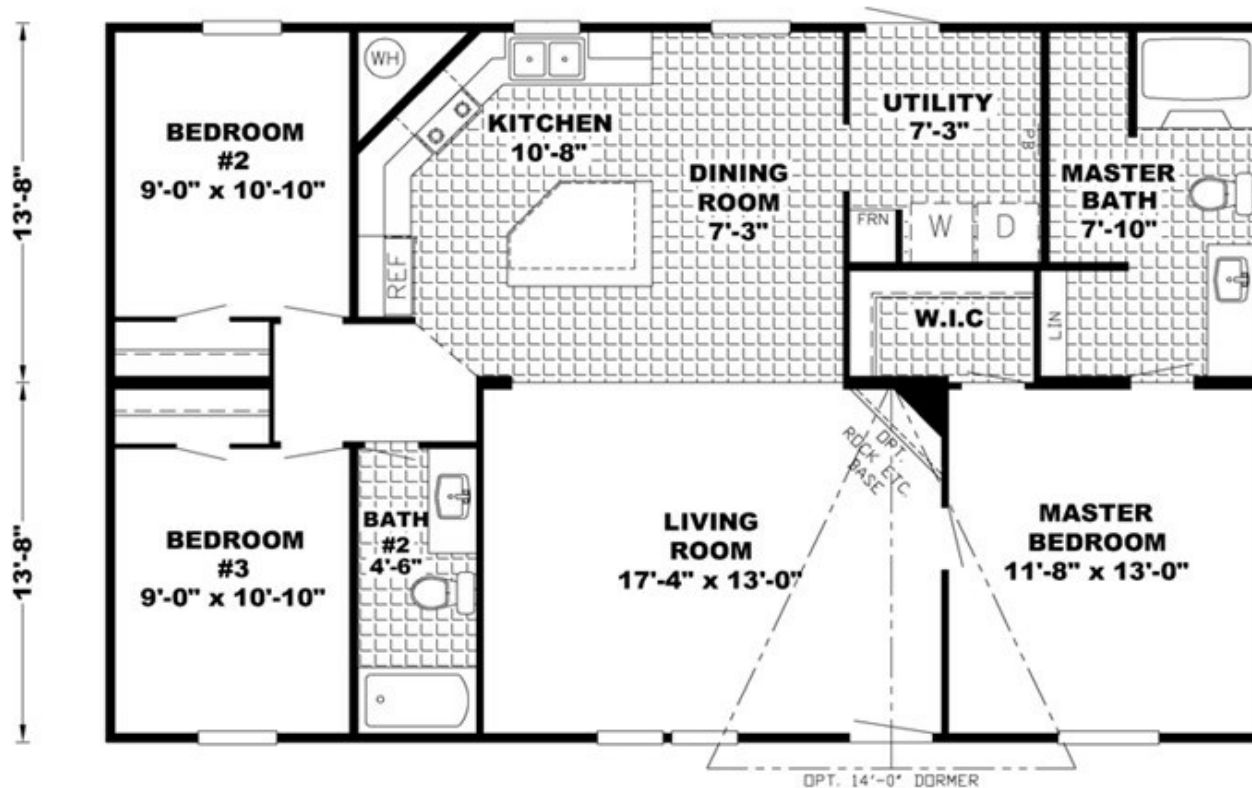

EBONY Floor plan number: RUS070031ALAB

3 beds • 2 baths • 1232 sq.ft. • 28' width • 44' depth

Our home building facilities invest in continuous product and process improvements. Plans, dimensions, features, materials, specifications and availability are subject to change without notice or obligation. Renderings and floor plans are representative likenesses of our homes and may differ from the actual homes. We invite you to tour a Home Center near you and inspect the highest value in quality housing available or call (205) 339-5397 to speak with a Home Consultant. Copyright 2017, CMH. All rights reserved.