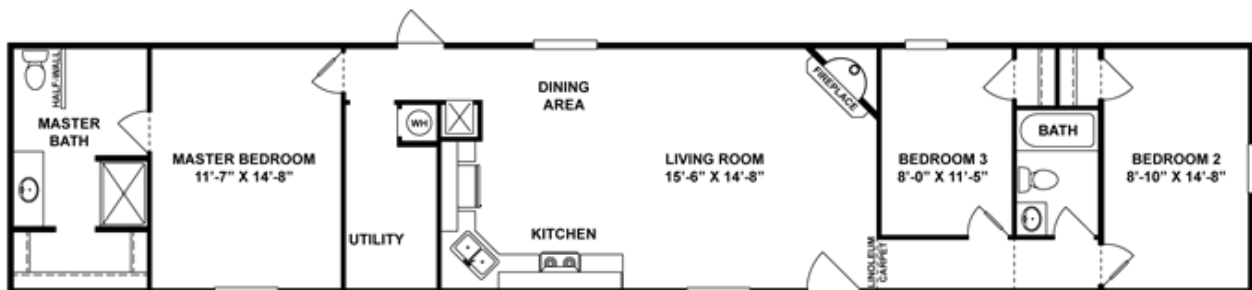

SURI Model number: 37VLV16763FH

3 beds • 2 baths • 1216 sq.ft. • 16' width • 76' depth

Our home building facilities invest in continuous product and process improvements. Plans, dimensions, features, materials, specifications and availability are subject to change without notice or obligation. Renderings and floor plans are representative likenesses of our homes and may differ from the actual homes. We invite you to tour a Home Center near you and inspect the highest value in quality housing available or call (205) 339-5397 to speak with a Home Consultant. Copyright 2017, CMH. All rights reserved.