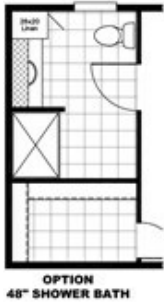

MEGAN Floor plan number: CLM102378TN

3 beds • 2 baths • 1216 sq.ft. • 16' width • 76' depth

Our home building facilities invest in continuous product and process improvements. Plans, dimensions, features, materials, specifications and availability are subject to change without notice or obligation. Renderings and floor plans are representative likenesses of our homes and may differ from the actual homes. We invite you to tour a Home Center near you and inspect the highest value in quality housing available or call (205) 339-5397 to speak with a Home Consultant. Copyright 2017, CMH. All rights reserved.